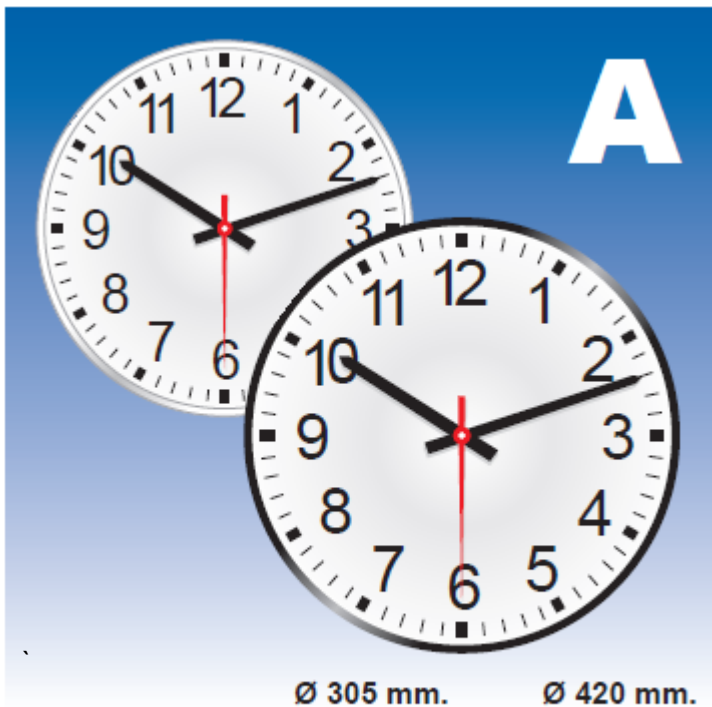

Wandklokken overzicht folder

Voor kantoor, bedrijf, school, sporthal, verpleeg- en ziekenhuis en voor alle plaatsen waar een betrouwbare, nauwkeurige en duidelijke tijdsaanduiding gewenst is. Alle klokken met secondewijzer tenzij anders aangegeven.

Leverbaar met de volgende uurwerken:

Quartz batterij (netvoeding optioneel)

DCF77 radio uurwerk, wordt aangestuurd door FrankFurt zender.

24V nevenuurwerk minutenpuls voor aansluiting op moederklokstelsel (secondewijzer op aanvraag).

24V 2-draads digitaal aangestuurd door moederklok.

Airtime klokken draadloos door Airtime moederklok.

TCP/IP via tijdserver internet (230Vac voeding)

PoE via tijdserver internet (48Vdc voeding via netwerk)

Opties:

Netvoeding (batterij is standaard)

IP-65 waterdicht (IP-55 is standaard)

Uurwerk	Type nr.	Type nr.
Quartz batterij	414	420
DCF Radio gestuurd	514	520
Nevenklok standaard	714	720
PowerDCF	814	820
Airtime draadloos	914	920
TCP/IP	1014	1020
Power over Ethernet	1114	1120

Uurwerk	Type nr.	Type nr.
Quartz batterij	412	419
DCF radio	512	519
Nevenklok standaard	712	719
PowerDCF	812	819
Airtime draadloos	912	919
TCP/IP	1012	1019
Power over Ethernet	1112	1119

Afmetingen:

Standaard IP-55; 400mm klok is 420 x 55mm

Waterdicht IP-65; 400mm klok is 410 x 55mm

Standaard IP-55; 300mm klok is 305 x 55mm

Waterdicht IP-65; 300mm klok is 305 x 55mm