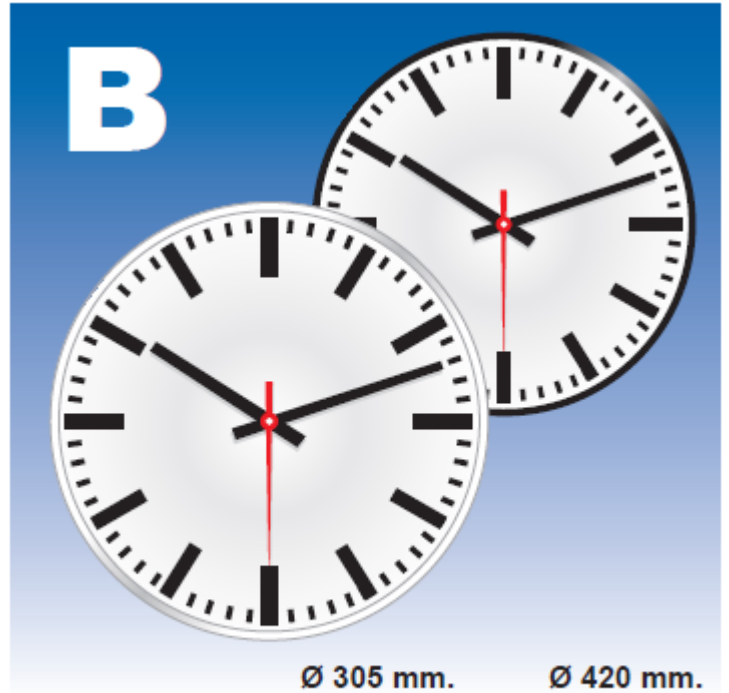

Wandklokken overzicht folder

Voor kantoor, bedrijf, school, sporthal, verpleeg- en ziekenhuis en voor alle plaatsen waar een betrouwbare, nauwkeurige en duidelijke tijdsaanduiding gewenst is. Alle klokken met secondewijzer tenzij anders aangegeven.

Leverbaar met de volgende uurwerken:

Quartz batterij (netvoeding optioneel)

DCF77 radio uurwerk, wordt aangestuurd door FrankFurt zender.

24V nevenuurwerk minutenpuls voor aansluiting op moederklokstelsel (secondewijzer op aanvraag).

24V 2-draads digitaal aangestuurd door moederklok.

Airtime klokken draadloos door Airtime moederklok.

TCP/IP via tijdserver internet (230Vac voeding)

PoE via tijdserver internet (48Vdc voeding via netwerk)

Opties:

Netvoeding (batterij is standaard)

IP-65 waterdicht (IP-55 is standaard)

Uurwerk	Type nr.	Type nr.
Quartz batterij	414	420
DCF Radio gestuurd	514	520
Nevenklok standaard	714	720
PowerDCF	814	820
Airtime draadloos	914	920
TCP/IP	1014	1020
Power over Ethernet	1114	1120

Uurwerk	Type nr.	Type nr.
Quartz batterij	412	419
DCF radio	512	519
Nevenklok standaard	712	719
PowerDCF	812	819
Airtime draadloos	912	919
TCP/IP	1012	1019
Power over Ethernet	1112	1119

Afmetingen:

Standaard IP-55; 400mm klok is 420 x 55mm

Waterdicht IP-65; 400mm klok is 410 x 55mm

Standaard IP-55; 300mm klok is 305 x 55mm

Waterdicht IP-65; 300mm klok is 305 x 55mm